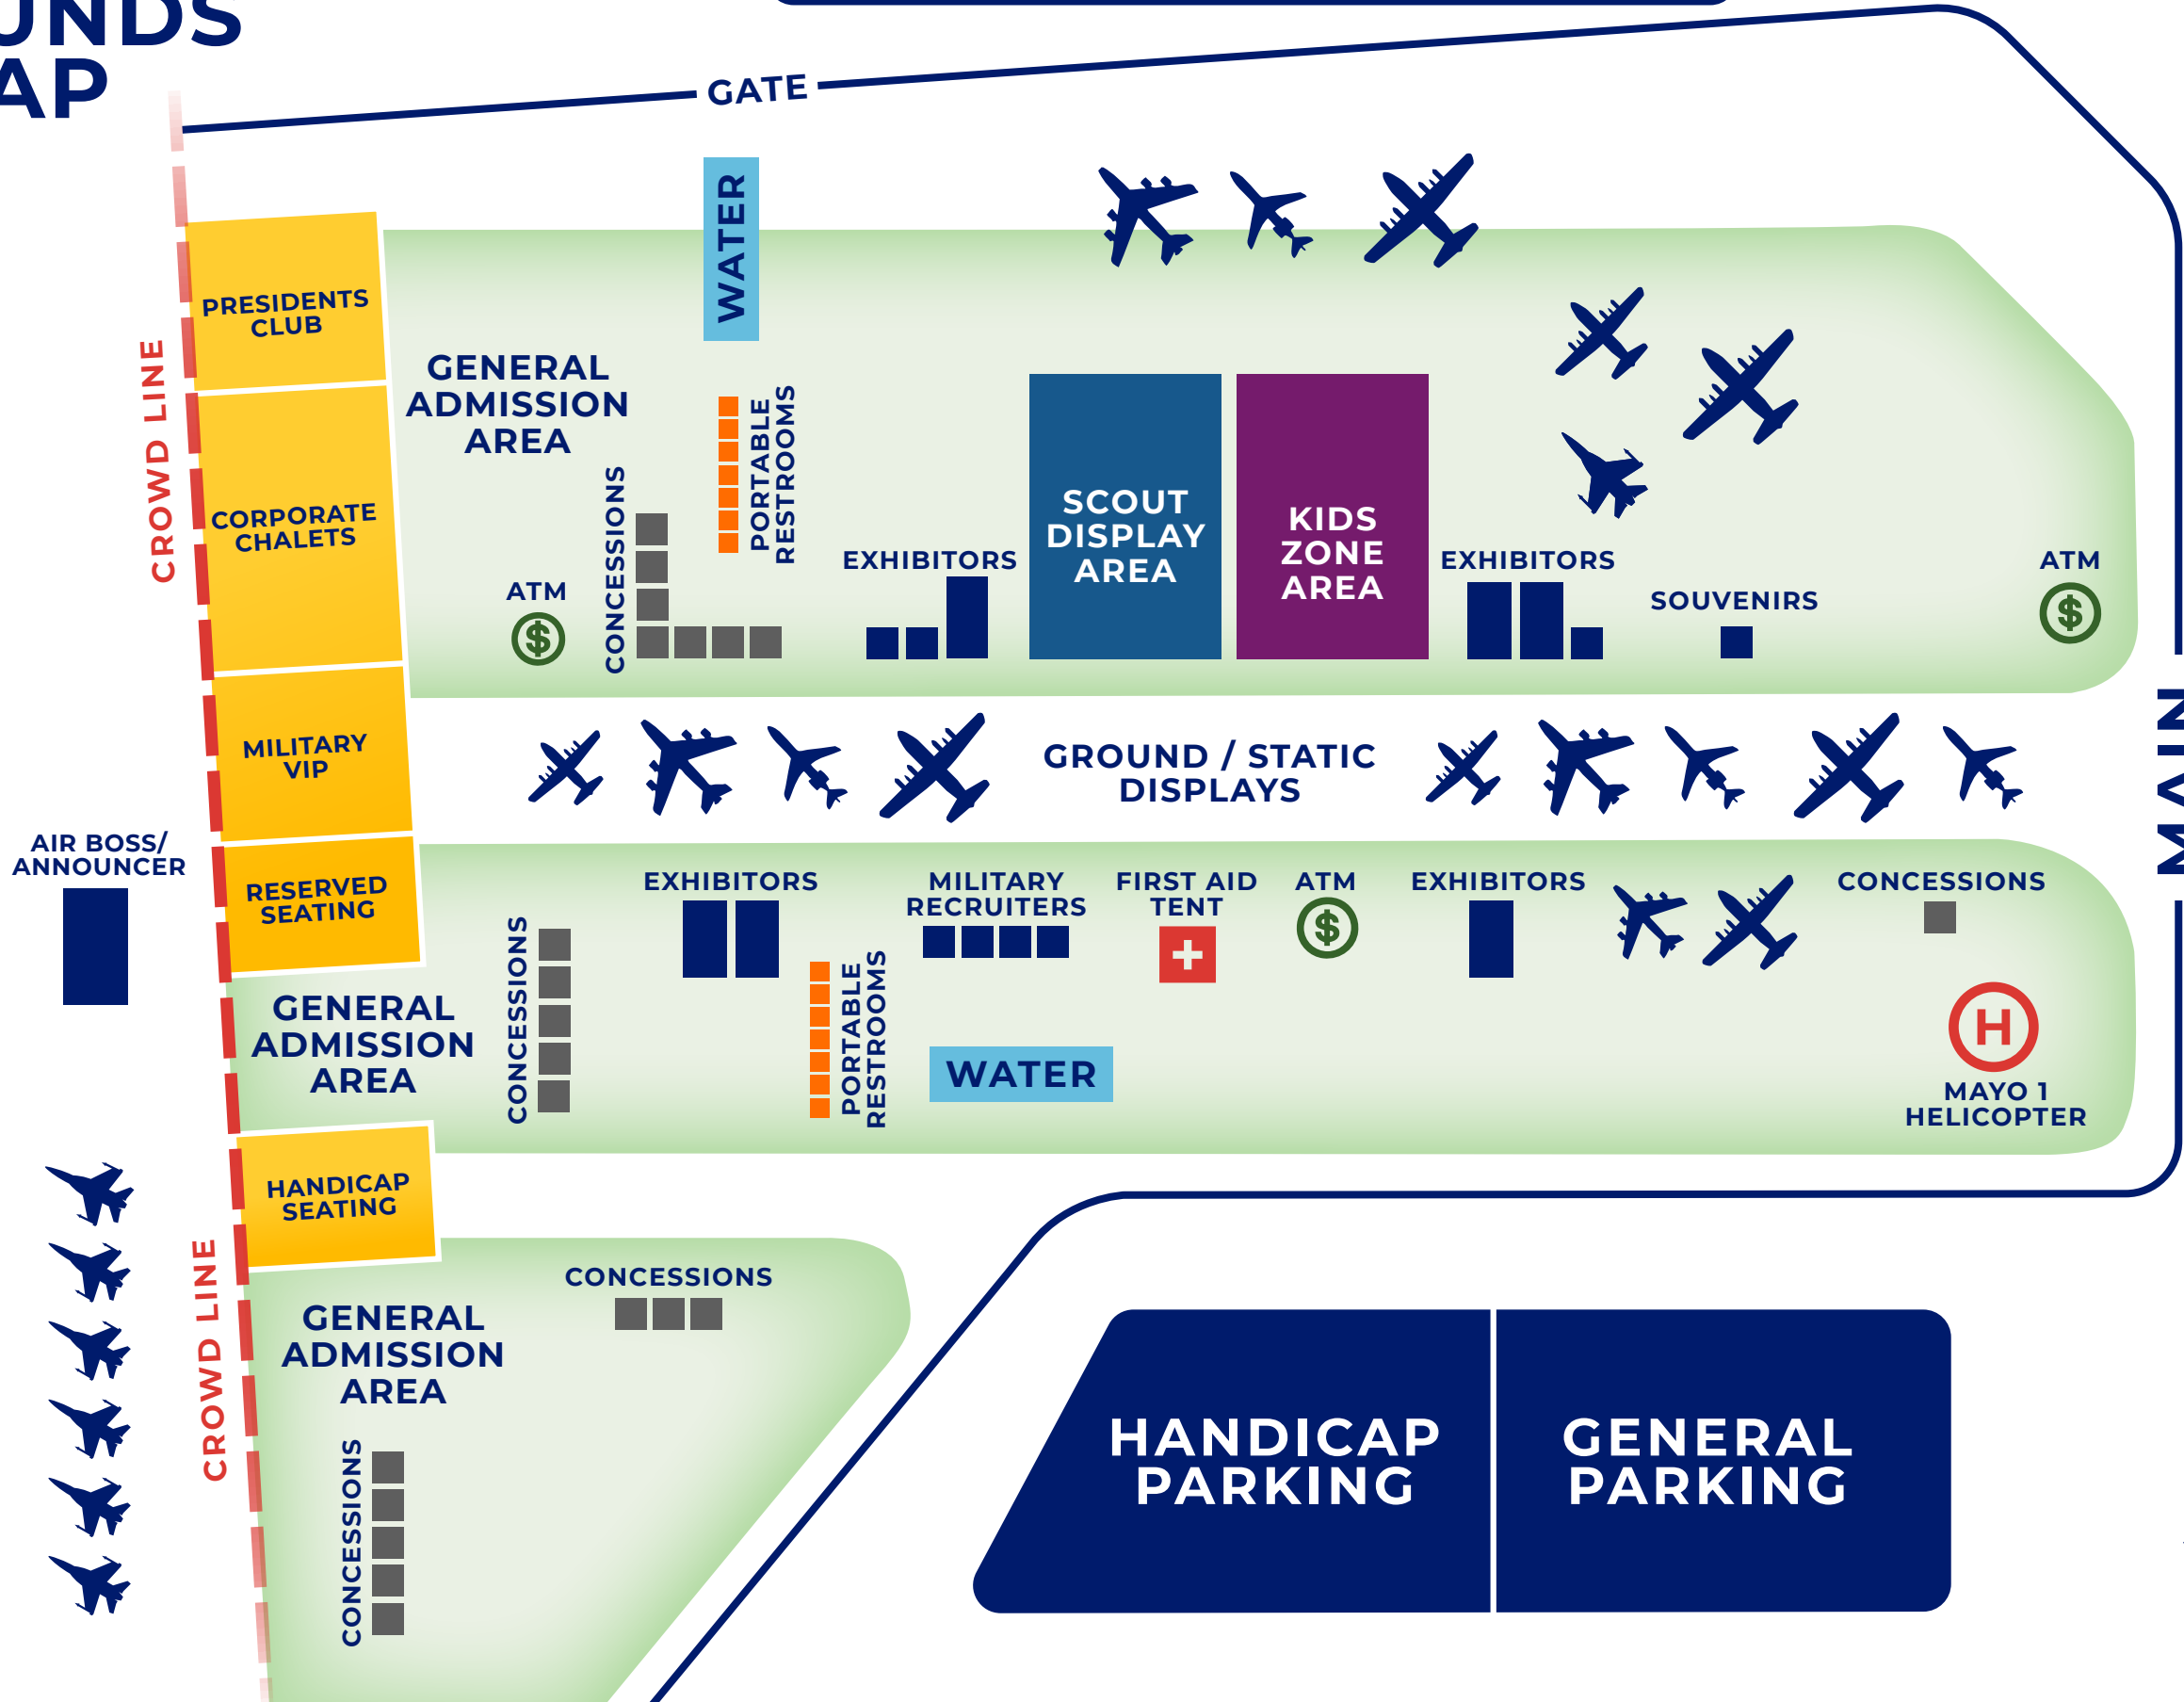

2022 Chippewa Valley
AIR SHOW
GROUND MAP

VIP PARKING

--- FEATURE SHOW - FLIGHT LINE ---

GENERAL PARKING

HANDICAP PARKING **GENERAL PARKING**